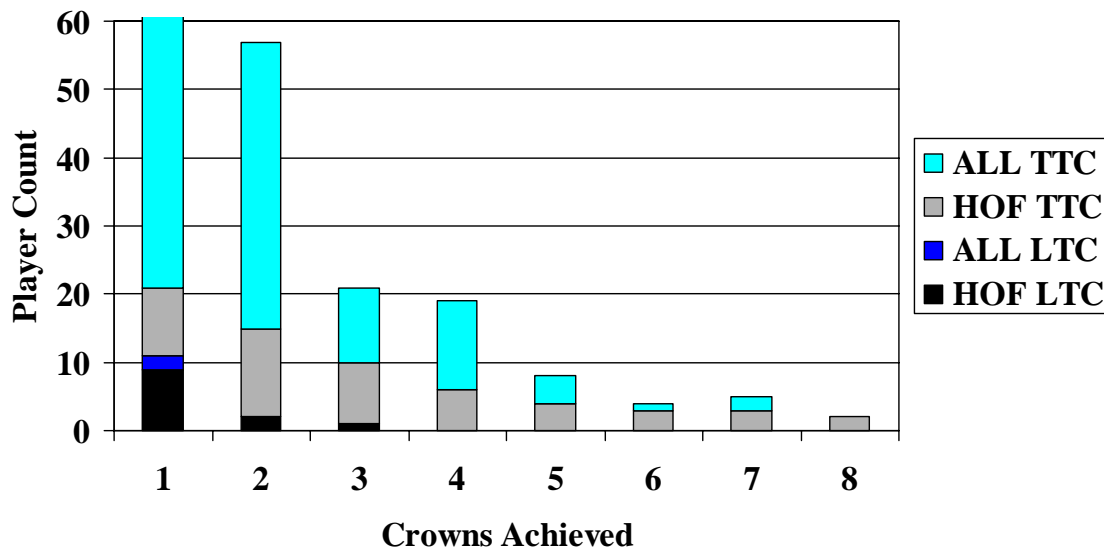

Table 4 (data from graphs 2 and 3)

TTC Decade	Leagues	LTC	Teams
23 1870s	9	1	78
35 1880s	19	1	159
24 1890s	13	1	138
45 1900s	19	2	152
40 1910s	22	0	176
46 1920s	20	2	160
46 1930s	20	5	160
41 1940s	20	3	160
45 1950s	20	1	160
53 1960s	20	2	198
49 1970s	20	0	246
38 1980s	20	0	260
52 1990s	20	0	278
40 2000s	8	0	120

Graph 1

HOF LTC and TTC

Graph 2