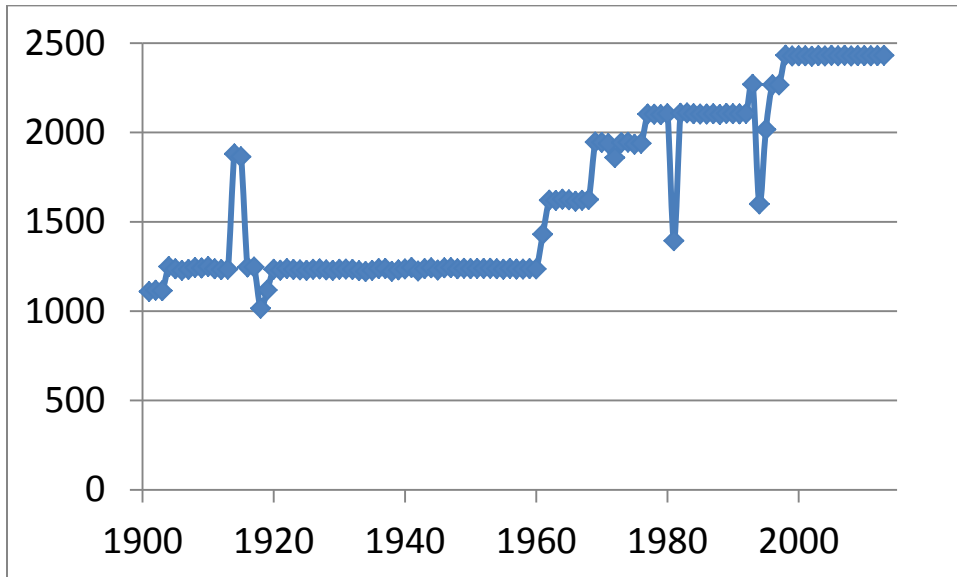

President's Report
Retrosheet meeting
June 20, 2015

- Event files: 1933, 1932, 1930 added in pending release.
- Inputting: David Vincent, Dick Cramer, Jim Herdman, Cliff Blau, Sheldon Miller, Mike Grahek, Pete Cottrell and Doug Burks. Newcomers Gary Frownfelter (over 400) and Howard Johnson (around 100). Summary of all inputting in Retrosheet history:
 - 93754 games entered for 1901-1983 (80% of 116,961 played)
 - 382 different people entered at least one game
 - 16 people have entered at least 1000 games:

Games played, 1901-2014 (187,618 total)

Percentage of game accounts on hand and entered, 1901-2014 (91% of 171,006 games played)

Percentage of game accounts on hand and entered, 1901-1950 (62,343 played and 46,194 entered or 74%)