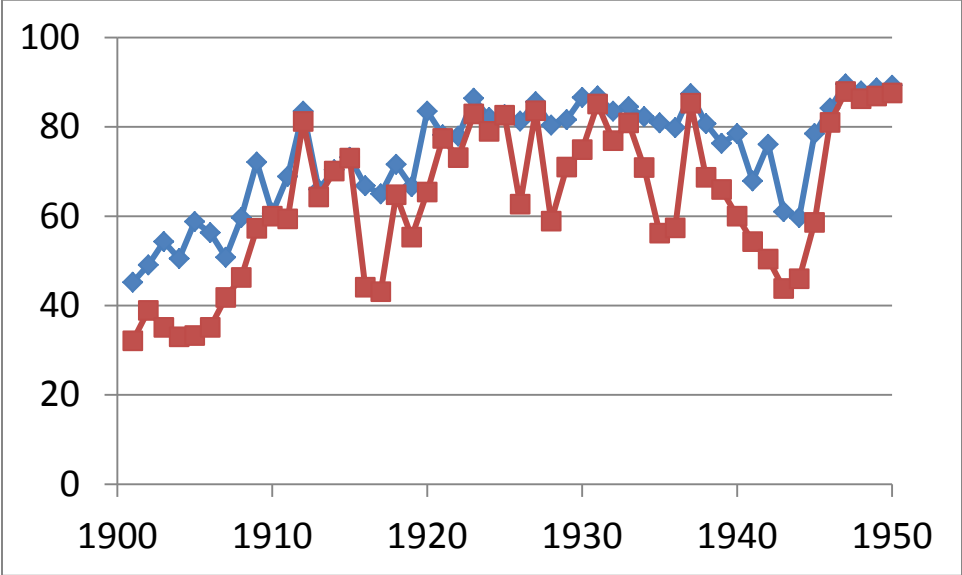

Games played, 1901-2014 (187,618 total)

Percentage of game accounts on hand and entered, 1901-2014 (91% of 171,006 games played)

Percentage of game accounts on hand and entered, 1901-1950 (62,343 played and 46,194 entered or 74%)

Comparison of current situation to last year.