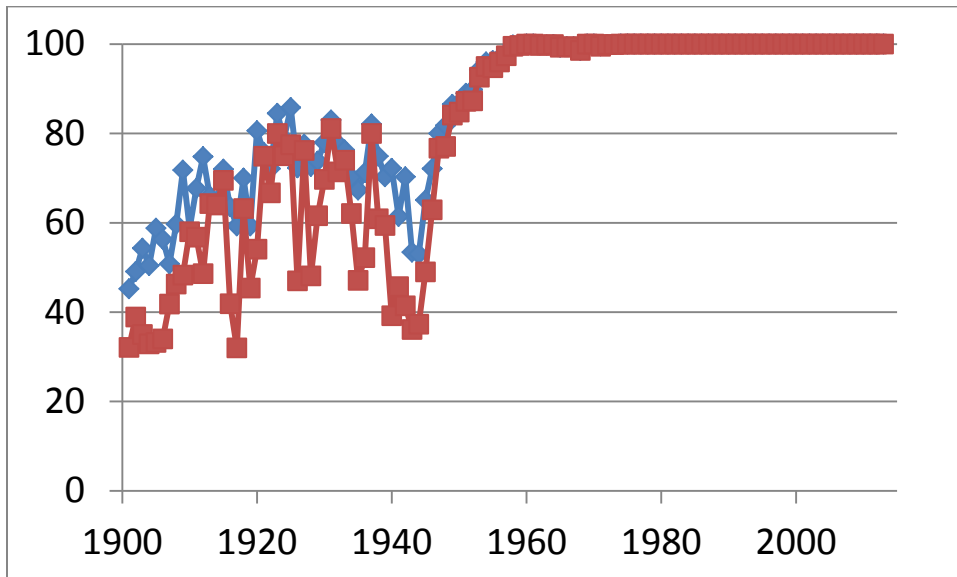

President's Report
Retrosheet meeting
June 20, 2015

- Event files: 1933, 1932, 1930 added in pending release.
- Inputting: David Vincent, Dick Cramer, Jim Herdman, Cliff Blau, Sheldon Miller, Mike Grahek, Pete Cottrell and Doug Burks. Newcomers Gary Frownfelter (over 400) and Howard Johnson (around 100). Summary of all inputting in Retrosheet history:
 - 93754 games entered for 1901-1983 (80% of 116,961 played)
 - 382 different people entered at least one game
 - 16 people have entered at least 1000 games:

Games played, 1901-2014 (187,618 total)

Percentage of game accounts on hand and entered, 1901-2014 (91% of 171,006 games played)

Percentage of game accounts on hand and entered, 1901-1950 (62,343 played and 46,194 entered or 74%)